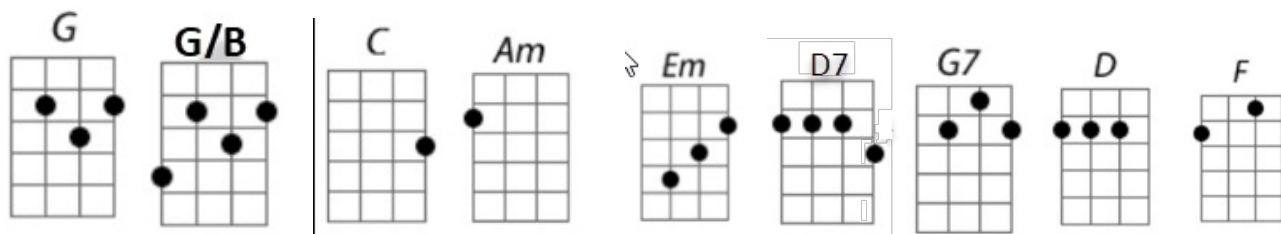

Ashogan_G

The sun is sink ing low in the day a-bove A sho - gan The

6 pines and the wil - lows know soon we will part There's a whis - per in the

11 wind o-f prom - i-ses un spo-ken and love that will al-ways re - main in my

17 heart. M-y thoughts will re - turn to the sound of your laugh-ter, The

22 ma gic of mo - ving as one and a time we'll re mem ber long e-ver

28 af - ter The moon-light and mu-sic and dan - cing are done

34

Chord progression for the first line: G, G/B, C, Am.

Chord progression for the second line: G, Em, C, D7, G.

Chord progression for the third line: G/B, C, Am, G, Em, D7.

Chord progression for the fourth line: G, G7, C, G.

Chord progression for the fifth line: Em, D, G, F, C.

Chord progression for the sixth line: G, Em, D7, 1. G, G.

Chord progression for the seventh line: Em, Am, D7, G.